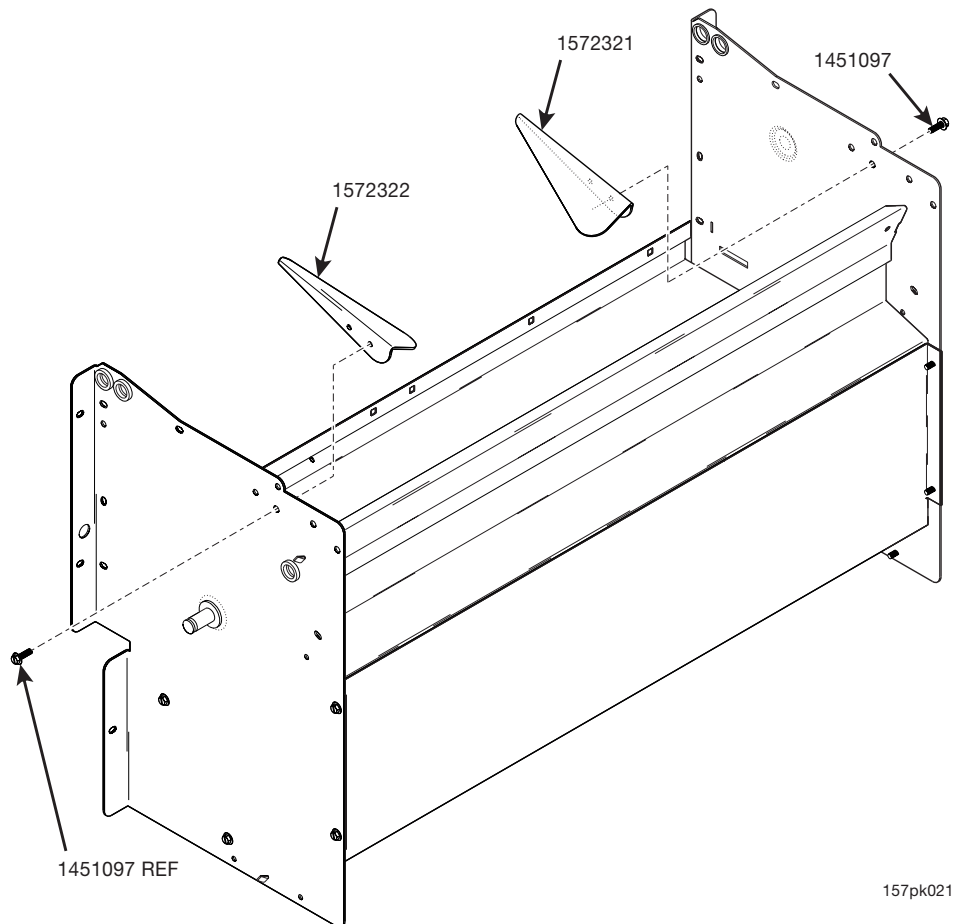

KIT PART NUMBER 1572412 INSTRUCTIONS FOR INSTALLING A WIRE BLOCK

CHECK THE PARTS RECEIVED IN THE KIT WITH THE PARTS LIST IN THESE INSTRUCTIONS. IF ANY PARTS ARE MISSING, CONTACT THE NATIONAL VENDORS PARTS DEPARTMENT IMMEDIATELY.

Read these instructions carefully before installing the kit.
Keep these instructions for part numbers and for future reference.

This kit contains the following :

PART NUMBER	DESCRIPTION	QUANTITY
1451097	SCREW-#8-32X.31 HEX HD.TF-BLK.	4
1570127	INSTRUCTIONS	1
1572321	DEFLECTOR-INNER-R.H.	1
1572322	DEFLECTOR-INNER-L.H.	1
2360036	BAG PACKING	1

Install all parts as shown.

Copyright© 10/98 CRANE National Vendors